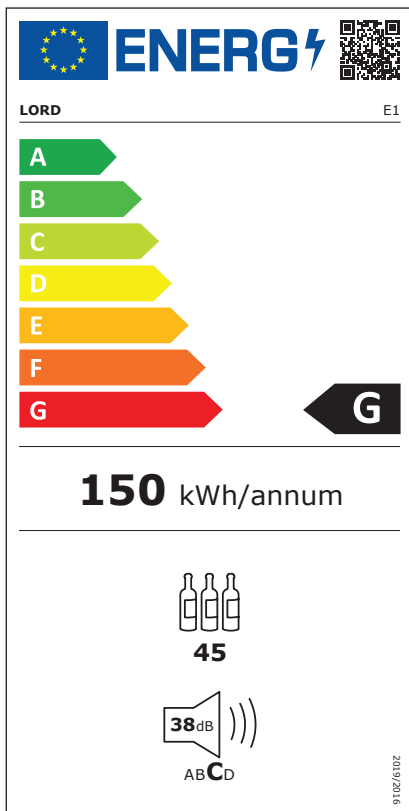

## Wine cooler

Color: Black

EAN: 4251539601466

### Main parameters:

- Category: free standing
- Energy efficiency class: G
- Annual energy consumption: 150 kWh/a
- Total net capacity: 131 l
- Bottles capacity: 45 pcs
- Noise level: 38 dB(A) re 1 pW
- Noise emission class: C
- Climat class: N-ST (+16°C to +38°C)
- Electronic control:
  - Electronic temperature setting
  - Digital temperature display
- One temperature zone
- Audible door open alarm
- LED internal light
- Wooden shelves
- Lock

### Equipment:

- Color: black
- Integrated handle
- Door hinges: right, reversible
- Front adjustable feet
- Ecological coolant: R600a – isobutan

### Product dimensions

(H x W x D) 85.5 x 54.5 x 56.5 cm